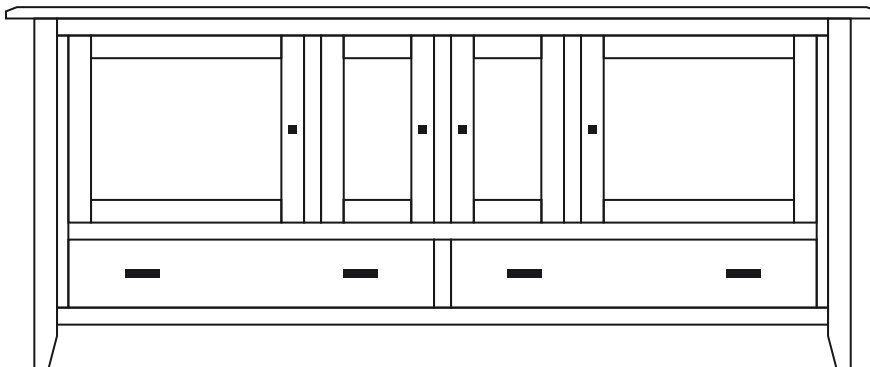

Lift Top

Power Strip

Live Edge Top

TV Cabinet

SH1600 • 48" w x 32" h x 18¾" d
Sound Bar Shelf | SH1600-SB

Standard Features

- 1" Top
- 1 Adjustable Shelf per Opening
- Smoked Glass
- Full Extension Dovetailed Drawers

Options

- Sound Bar Shelf
- Side Corbels
- Door Mullions
- Soft Close Undermount Slides

Hardware

- D529-A
- D527-A

TV Cabinet

SH1601 • 60" w x 32" h x 18¾" d
Sound Bar Shelf | SH1601-SB

Corbels

TV Cabinet

SH1602 • 72" w x 32" h x 18¾" d
Sound Bar Shelf | SH1602-SB

TV Cabinet
AP01 • 43" w x 32" h x 18¾" d

TV Cabinet
AP02 • 53" w x 32" h x 18¾" d
Shown with Optional Mullions
Sound Bar Shelf | AP02-SB

TV Cabinet
AP03 • 65" w x 32" h x 18¾" d
Sound Bar Shelf | AP03-SB

TV Cabinet
AP04 • 77" w x 32" h x 18¾" d
Sound Bar Shelf | AP04-SB

Standard Features

- 1" Top
- 1 Adjustable Shelf per Opening
- Smoked Glass
- Reversed Raised Panel Sides
- Full Extension Dovetailed Drawers