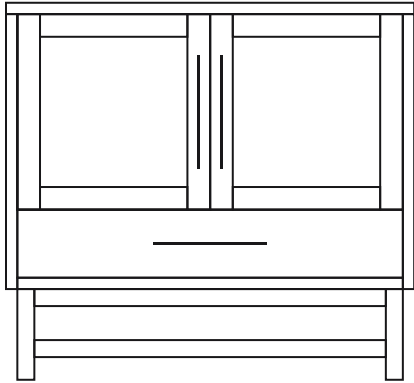

TV Cabinet

MP01 • 36" w x 33¼" h x 18" d