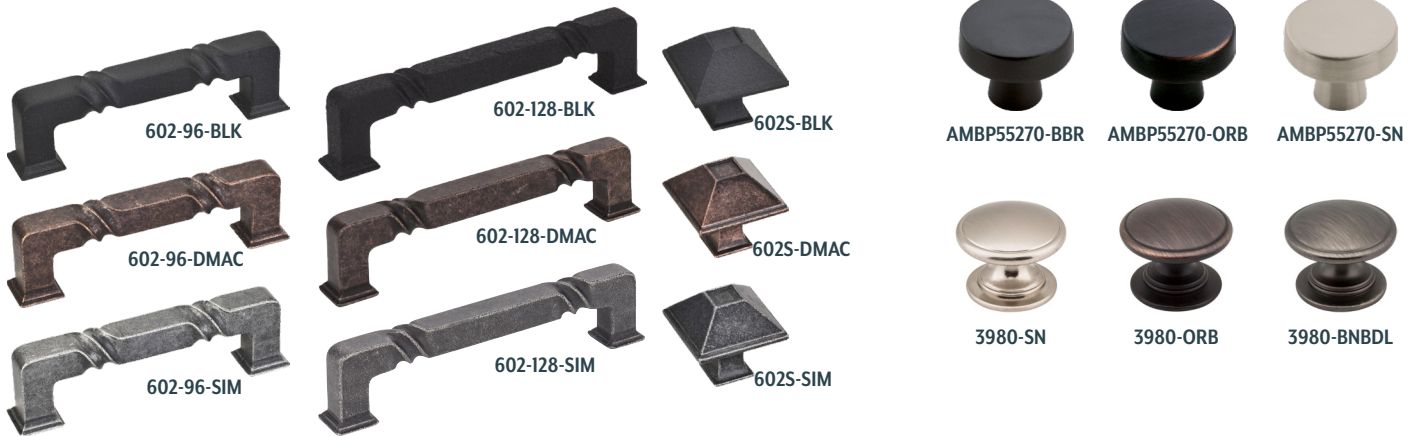

Options

- Sound Bar Shelf
- Door Mullions
- Live Edge Tops
- Soft Close Undermount Slides

Hardware

- SZELI6-WN Pull
- SZELI8-WN Knob

Standard Features

- 1" Top
- Full Extension Dovetailed Drawers

Options

- Lift Tops
- Live Edge Tops
- Power Strip: 2 Plugs, 2 USB Ports
- Soft Close Undermount Slides

Hardware

- SZEL18-WN Knob

Sofa Table
V1109 • 42" w x 28" h x 16" d
Rustic Hickory with Tavern stain

Coffee Table
V1108 • 42" w x 19" h x 24" d
Rustic Hickory with Tavern stain

End Table
V1101 • 16" w x 24" h x 24" d
Rustic Hickory with Tavern stain

End Table
V1100 • 22" w x 24" h x 24" d
Rustic Hickory with Tavern stain

HARDWARE

Hinges used on all
Inset & Overlay Doors

Full Extension Drawer Slides
Standard On All Drawers

HARDWARE

HARDWARE

D529-A

D529-B