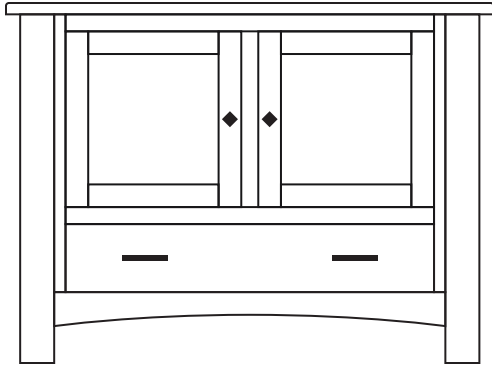

TV Cabinet

RP01 • 43"w x 31¼"h x 19¼"d