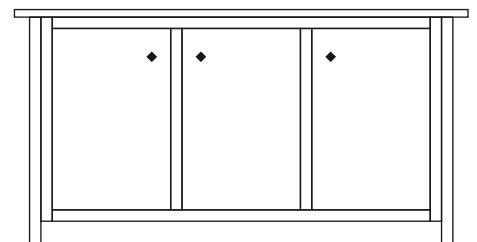

Standard Features

- 1" Top
- 1 Adjustable Shelf per Opening
- Smoked Glass
- Full Extension Dovetailed Drawers
- Door Mullions

Options

- Sound Bar Shelf
- Live Edge Tops
- Soft Close Undermount Slides

Hardware

- K53-BL Knob

TV Cabinet
 SH1701 • 60" w x 31" h x 21½" d
 Shown in QSWO
 Sound Bar Shelf | SH1701-SB

TV Cabinet
 SH1734 • 72" w x 31" h x 21½" d
 4 Doors

TV Cabinet
 SH1702 • 72" w x 31" h x 21½" d
 Shown in QSWO
 Sound Bar Shelf | SH1702-SB