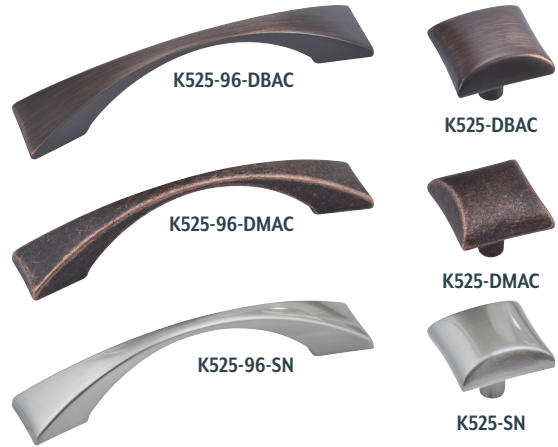

End Table
V1100 • 22" w x 24" h x 24" d
Rustic Hickory with Tavern stain

HARDWARE

Hinges used on all
Inset & Overlay Doors

Full Extension Drawer Slides
Standard On All Drawers

HARDWARE

HARDWARE

D529-A

D529-B

D527-A

D527-B

D552-BL

D553-BL

D521-BL

K196-ACM

K195-ACM

K196-DBAC