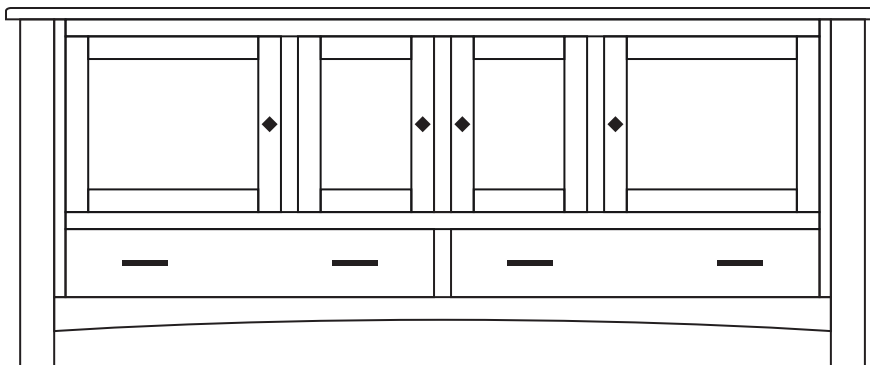

TV Cabinet

RP03 • 65"w x 31¼"h x 19¼"d
QSWO with Light Asbury stain
Sound Bar Shelf | RP03-SB

TV Cabinet

RP04 • 77"w x 31¼"h x 19¼"d
Sound Bar Shelf | RP04-SB

Standard Features

- 1" Top
- 1 Adjustable Shelf per Opening
- Smoked Glass
- Full Extension Dovetailed Drawers