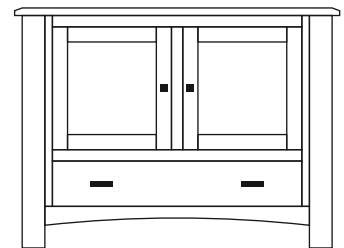

TV Cabinet
LXP01 • 43" w x 31¼" h x 19¾" d