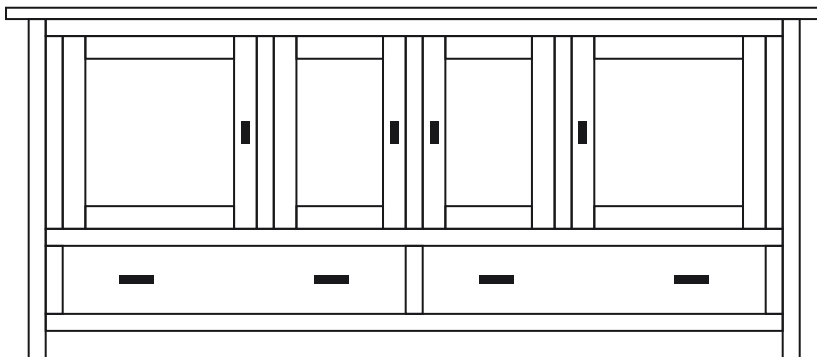

TV Cabinet

SH3102 • 72" w x 31" h x 21½" d
Sound Bar Shelf | SH3102-SB