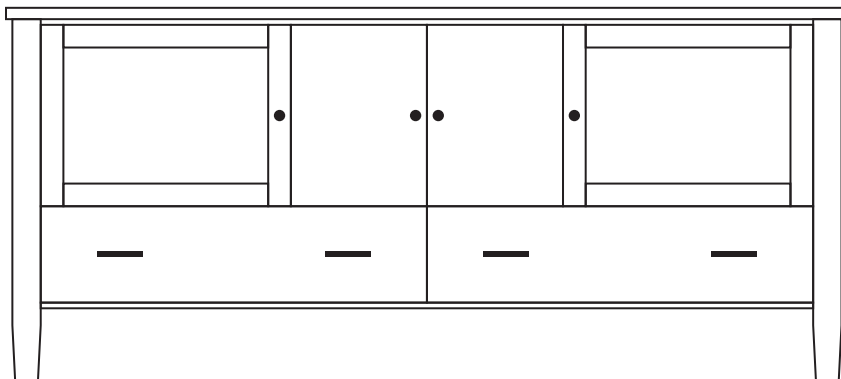

TV Cabinet
LKP04 • 74¼" w x 33" h x 18¾" d
2 Glass Doors • 2 Solid Doors • 2 Drawers