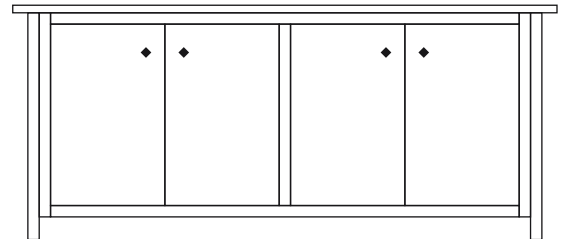

TV Cabinet
SH1734 • 72" w x 31" h x 21½" d
4 Doors