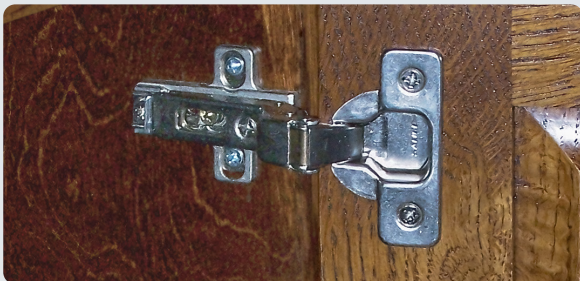

End Table
V1100 • 22" w x 24" h x 24" d
Rustic Hickory with Tavern stain

HARDWARE

Hinges used on all
Inset & Overlay Doors

Full Extension Drawer Slides
Standard On All Drawers

HARDWARE

HARDWARE

D529-A

D529-B