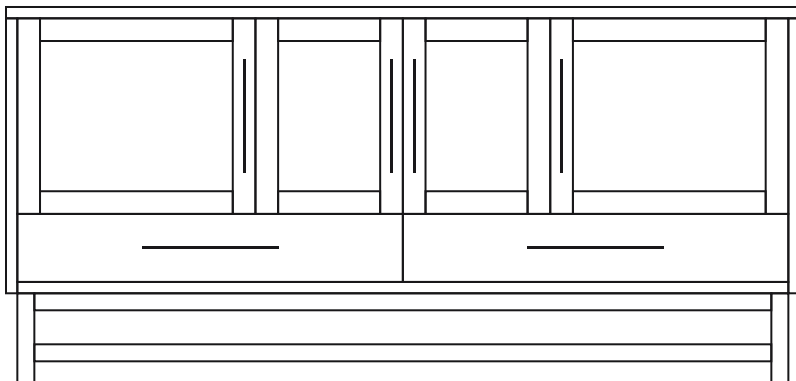

TV Cabinet

MP04 • 70" w x 33¼" h x 18" d

Sound Bar Shelf | MP04-SB

Standard Features

- 1 Adjustable Shelf per Opening
- Smoked Glass
- Full Extension Dovetailed Drawers
- Black Base

Options

- Sound Bar Shelf
- Door Mullions
- Gray Base
- Soft Close Undermount Slides

Hardware

- SN Bar Pull