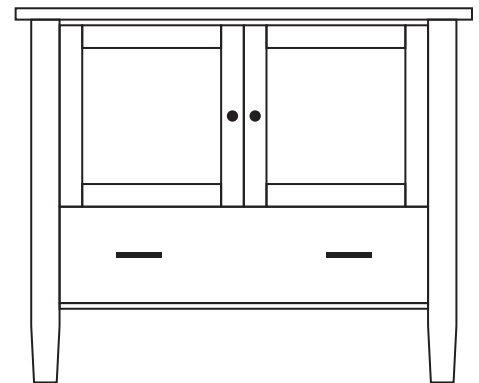

TV Cabinet
LKP04 • 40¼" w x 33" h x 18¾" d
2 Glass Doors • 1 Drawer