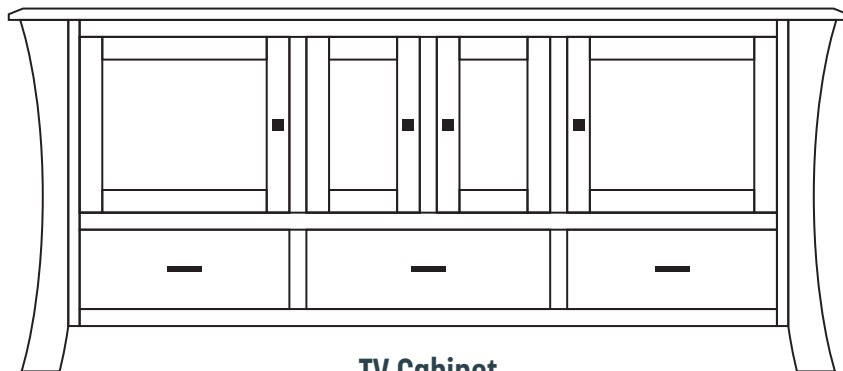

TV Cabinet

BEN1984 • 75" w x 32" h x 19½" d
3 Drawers • 4 Doors

End Table

BEN16ET • 16" w x 24" h x 24" d
Not Pictured

Sofa Table

BEN1648ST • 48" w x 28" h x 16" d
Not Pictured